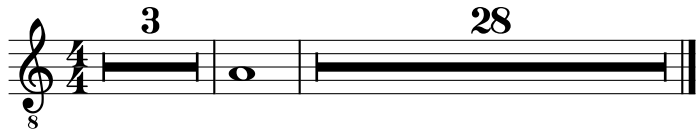

Bug exporter les parties

Rhythm Guitar