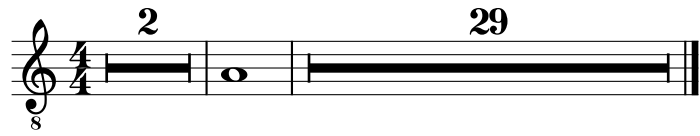

Bug exporter les parties

Lead Guitar