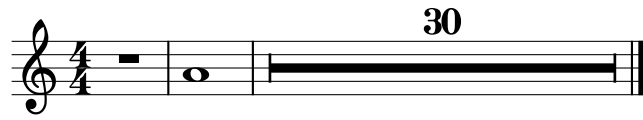

Bug exporter les parties

Backing Vocals