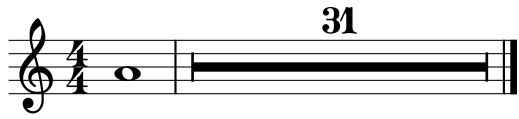

Bug exporter les parties

Lead Vocals