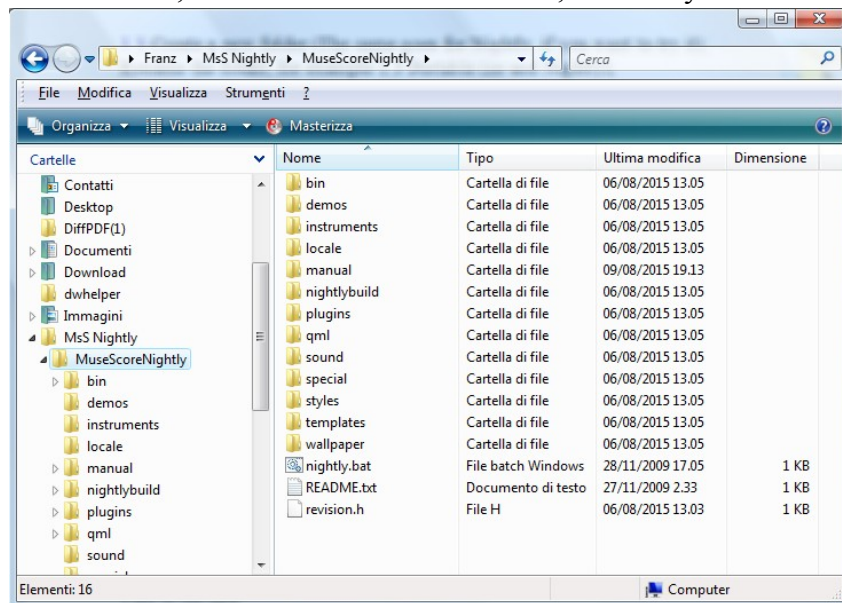

Right-click on the desktop (or in a folder of your choice) ...

...Create a new folder >

Rename the folder, for example MsS Nightly;

Download Nightly, this is the link

<https://musescore.org/en/download#Nightly-versions>

Follow the instructions for installation, and when the wizard asks, choose your folder (in my example MsS Nightly)

in the folder "Bin" you find the .exe file : nightly.exe

This is the path on Vista Franz > MsS Nightly > MuseScoreNightly > bin >